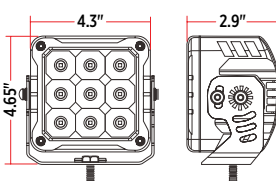

SKU	COLOR HOUSING	BEAM PATTERN	STYLE	SIZE
TLED-U130	Chrome	Flood	Power Series	4.3"

RAW LUMENS	23 000 Lumens
EFFECTIVE LUMENS	21 600 Lumens
DIODES	36 Diodes
OPERATING VOLTAGE	10-30 Volts
LED POWER	120 Watts
CURRENT DRAW @ 12V	10 Amps
HOUSING MATERIAL	Aluminum
BRACKET MATERIAL	Stainless Steel
LENS MATERIAL	PMMA
WATERPROOF RATING	IP68 Rating
WARRANTY	3 Year Warranty

TLED-U130
FLOOD BEAM

BEAM PATTERN

WIRING

DIMENSIONS

HIGH POWERED

HEAVY DUTY

WATERPROOF

SHOCK RESISTANT

SKU	COULEUR DU BOÎTIER	FAISCEAU	STYLE	DIMENSIONS
TLED-U130	Chrome	Large	Series "Power"	4.3"

LUMENS BRUTS	23 000 Lumens
LUMENS EFFECTIVES	21 600 Lumens
DIODES	36 Diodes
VOLTAGE	10-30 Volts
PUISSANCE DEL	120 Watts
COURRANT @ 12V	10 Amps
MATÉRIEL BOÎTIER	Aluminium
MATÉRIEL SUPPORT	Acier Inoxydable
MATÉRIEL LENTILLE	PMMA
ÉTANCHE	Classement IP68
GARANTIE	3 Ans